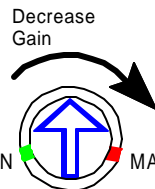

Description

The FSS Simplex offers 100% Digital sound processing easily adjusted with your choice of up to 3 trim pots; active low cut, active high cut, AGC-o output control, gain and threshold kneepoint. The Simplex can be utilized for both new and previous users and can be configured to precisely fit a range of losses (precipitous to reverse)

STANDARD FEATURES

- On/Off volume control
- 1 Trimpot standard
- Variable vent system (size permitting)
- Windscreens
- 1 year warranty
- 1 year loss or damage

OPTIONS

- Trimmer volume control
- LFC, HFC, GAIN, AGC-o, or TK
- On/off switch
- Foto-coat
- Windscoop
- Flip Top wax trap
- Plus Power
- SUPER 60 (standard with otoseal)
- Tele Coil

Performance Data:

		Coupler 2cc IEC 118-7/94	Coupler MZ (711) IEC 118-0/94	Coupler 2cc ANSI S3.22-1996	Limits
SATURATION (OSPL 90)	Peak	112	122	112	+/- 3
	F Reference	109	119	109	+/- 3
	HF Average		120	110	+/- 3
Full-on Gain (Input: 50dB SPL)	Peak	53	63	53	+/- 4
	F Reference	46	56	46	+/- 4
	HF Average		48	48	+/- 4
Nominal Reference Test Gain (RTG)	dB	33	43	33	
Frequency Range	Hz	200-7100			
Volume Control Range	dB	<40			
Total Harmonic Distortion at RTG:					
70 dB SPL in	500 Hz	%	1	1	<4
	800 Hz	%	1	1	<4
65 dB SPL in	1600 Hz	%	1	1	<4
Equivalent Input Noise Level	dB	30	30	30	<33
	dB			30	<33
Maximum Telecoil Sensitivity					
FOG; Input 10mA/m @ RTF	dB	101			
RTG; Input 31.6mA/m @ RTF	dB		105		
FOG; Input 31.6mA/m @ RTF	dB			104	
SPLITS @ RTF	dB			96	
HF Average	dB			98	
STS	dB			1.0	
Supply Current at RTG	input dB SPL	60	65		
	mA	1.1	1.1		<1.3
Battery Life	Type 13 Zinc-Air(220mAh)	hrs	200	200	
	Type 312 Zinc-Air(110mAh)	hrs	100	100	
AGC @ 2KHz	Attack	mS	5	5	+/-50%
	Release	mS	200	200	+/-50%
Reference Test Frequency(RTF)	Hz	1600	1000	1000	

Instrument Control System

Orange

White

Blue

Purple

Yellow