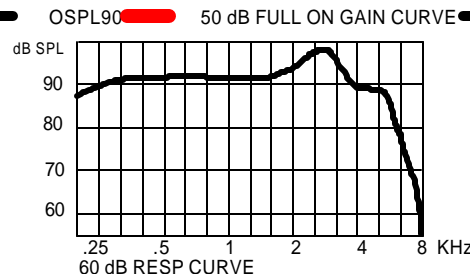

Performance Data:

		Coupler 2cc IEC 118-7/94	Coupler MZ (711) IEC 118-0/94	Coupler 2cc ANSI S3.22-1996	Limits
SATURATION (OSPL 90)	Peak	112	122	112	+/- 3
	F Reference	109	119	109	+/- 3
	HF Average		120	110	+/- 3
Full-on Gain (Input: 50dB SPL)	Peak	53	63	53	+/- 4
	F Reference	46	56	46	+/- 4
	HF Average		48	48	+/- 4
Nominal Reference Test Gain (RTG)	dB	33	43	33	
Frequency Range	Hz	200-7100			
Volume Control Range	dB	<40			
Total Harmonic Distortion at RTG:					
70 dB SPL in	500 Hz	%	1	1	<4
	800 Hz	%	1	1	<4
65 dB SPL in	1600 Hz	%	1	1	<4
Equivalent Input Noise Level	dB	30	30	30	<33
	dB			30	<33
Maximum Telecoil Sensitivity					
FOG; Input 10mA/m @ RTF	dB	101			
RTG; Input 31.6mA/m @ RTF	dB		105		
FOG; Input 31.6mA/m @ RTF	dB			104	
SPLITS @ RTF	dB			96	
HF Average	dB			98	
STS	dB			1.0	
Supply Current at RTG	input dB SPL	60	65		
	mA	1.1	1.1		<1.3
Battery Life	Type 13 Zinc-Air(220mAh)	hrs	200	200	
	Type 312 Zinc-Air(110mAh)	hrs	100	100	
AGC @ 2KHz	Attack	mS	5	5	+/-50%
	Release	mS	200	200	+/-50%
Reference Test Frequency(RTF)	Hz	1600	1000	1000	

Instrument Control System

Orange

White

Blue

Purple

Yellow

112/53/1

112/53/2