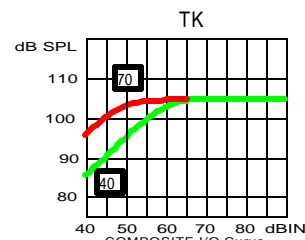

Performance Data:

		Coupler 2cc IEC 118-7/94	Coupler MZ (711) IEC 118-0/94	Coupler 2cc ANSI S3.22-1996	Limits
SATURATION (OSPL 90)	Peak	112	122	112	+/- 3
	F Reference	109	119	109	+/- 3
	HF Average		120	110	+/- 3
Full-on Gain (Input: 50dB SPL)	Peak	53	63	53	+/- 4
	F Reference	46	56	46	+/- 4
	HF Average		48	48	+/- 4
Nominal Reference Test Gain (RTG)	dB	33	43	33	
Frequency Range	Hz	200-7100			
Volume Control Range	dB	<40			
Total Harmonic Distortion at RTG:					
70 dB SPL in	500 Hz	%	1	1	<4
	800 Hz	%	1	1	<4
65 dB SPL in	1600 Hz	%	1	1	<4
Equivalent Input Noise Level	dB	30	30	30	<33
	dB			30	<33
Maximum Telecoil Sensitivity					
FOG; Input 10mA/m @ RTF	dB	101			
RTG; Input 31.6mA/m @ RTF	dB		105		
FOG; Input 31.6mA/m @ RTF	dB			104	
SPLITS @ RTF	dB			96	
HF Average	dB			98	
STS	dB			1.0	
Supply Current at RTG	input dB SPL	60	65		
	mA	1.1	1.1		<1.3
Battery Life	Type 13 Zinc-Air(220mAh)	hrs	200	200	
	Type 312 Zinc-Air(110mAh)	hrs	100	100	
AGC @ 2KHz	Attack	mS	5	5	+/-50%
	Release	mS	200	200	+/-50%
Reference Test Frequency(RTF)	Hz	1600	1000	1000	

Instrument Control System

Orange

White

Blue

Purple

Yellow

112/53/1

112/53/2

112/53/3

116/58/1B

SUPER 60(standard with otoseal)

128/65/1

123/60/1A