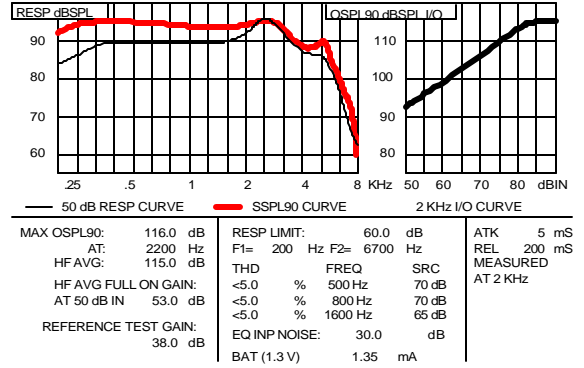

112/53/1

112/53/2

112/53/3

116/58/1B

SUPER 60(standard with otoseal)

128/65/1

123/60/1A