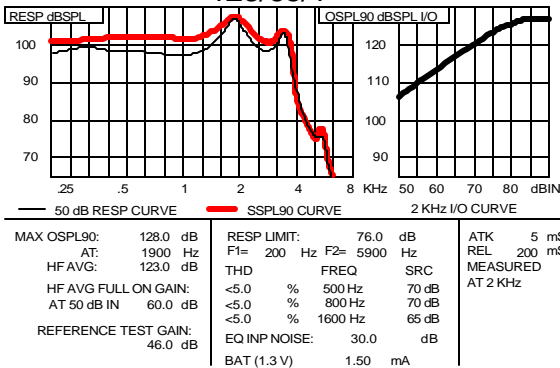

Performance Data:

		Coupler 2cc IEC 118-7/94	Coupler MZ (711) IEC 118-0/94	Coupler 2cc ANSI S3.22-1996	Limits
SATURATION (OSPL 90)	Peak	112	122	112	+/- 3
	F Reference	109	119	109	+/- 3
	HF Average		120	110	+/- 3
Full-on Gain (Input: 50dB SPL)	Peak	53	63	53	+/- 4
	F Reference	46	56	46	+/- 4
	HF Average		48	48	+/- 4
Nominal Reference Test Gain (RTG)	dB	33	43	33	
Frequency Range	Hz	200-7100			
Volume Control Range	dB	<40			
Total Harmonic Distortion at RTG:					
70 dB SPL in	500 Hz	%	1	1	<4
	800 Hz	%	1	1	<4
65 dB SPL in	1600 Hz	%	1	1	<4
Equivalent Input Noise Level	dB	30	30	30	<33
	dB			30	<33
Maximum Telecoil Sensitivity					
FOG; Input 10mA/m @ RTF	dB	101			
RTG; Input 31.6mA/m @ RTF	dB		105		
FOG; Input 31.6mA/m @ RTF	dB			104	
SPLITS @ RTF	dB			96	
HF Average	dB			98	
STS	dB			1.0	
Supply Current at RTG	input dB SPL	60	65		
	mA	1.1	1.1		<1.3
Battery Life	Type 13 Zinc-Air(220mAh)	hrs	200	200	
	Type 312 Zinc-Air(110mAh)	hrs	100	100	
AGC @ 2KHz	Attack	mS	5	5	+/-50%
	Release	mS	200	200	+/-50%
Reference Test Frequency(RTF)	Hz	1600	1000	1000	

Instrument Control System

Orange

White

Blue

Purple

Yellow

112/53/1

112/53/2

112/53/3

116/58/1B

SUPER 60(standard with otoseal)

128/65/1

123/60/1A