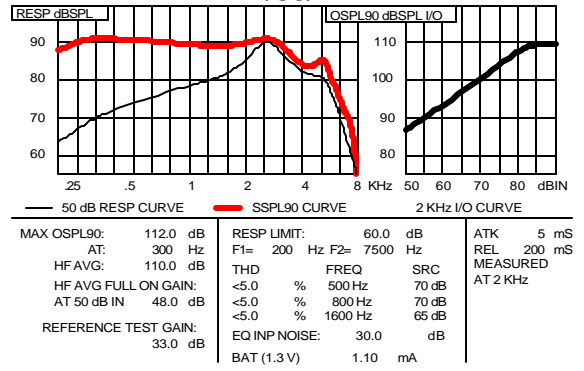

Performance Data:

		Coupler 2cc IEC 118-7/94	Coupler MZ (711) IEC 118-0/94	Coupler 2cc ANSI S3.22-1996	Limits
SATURATION (OSPL 90)	Peak	112	122	112	+/- 3
	F Reference	109	119	109	+/- 3
	HF Average		120	110	+/- 3
Full-on Gain (Input: 50dB SPL)	Peak	53	63	53	+/- 4
	F Reference	46	56	46	+/- 4
	HF Average		48	48	+/- 4
Nominal Reference Test Gain (RTG)	dB	33	43	33	
Frequency Range	Hz	200-7100			
Volume Control Range	dB	<40			
Total Harmonic Distortion at RTG:					
70 dB SPL in	500 Hz	%	1	1	<4
	800 Hz	%	1	1	<4
65 dB SPL in	1600 Hz	%	1	1	<4
Equivalent Input Noise Level	dB	30	30	30	<33
	dB			30	<33
Maximum Telecoil Sensitivity					
FOG; Input 10mA/m @ RTF	dB	101			
RTG; Input 31.6mA/m @ RTF	dB		105		
FOG; Input 31.6mA/m @ RTF	dB			104	
SPLITS @ RTF	dB			96	
HF Average	dB			98	
STS	dB			1.0	
Supply Current at RTG	input dB SPL	60	65		
	mA	1.1	1.1		<1.3
Battery Life	Type 13 Zinc-Air(220mAh)	hrs	200	200	
	Type 312 Zinc-Air(110mAh)	hrs	100	100	
AGC @ 2KHz	Attack	mS	5	5	+/-50%
	Release	mS	200	200	+/-50%
Reference Test Frequency(RTF)	Hz	1600	1000	1000	

Instrument Control System

Orange

White

Blue

Purple

Yellow

112/53/1

112/53/2