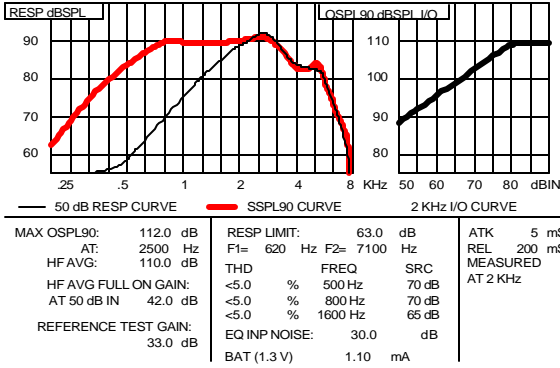

112/53/1

112/53/2

112/53/3

116/58/1B

SUPER 60(standard with otoseal)

128/65/1

123/60/1A