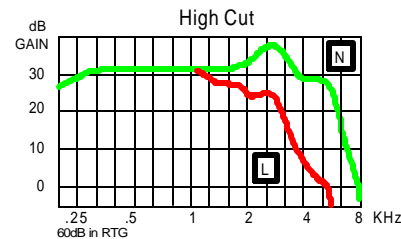

Description

The FSS Simplex offers 100% Digital sound processing easily adjusted with your choice of up to 3 trim pots; active low cut, active high cut, AGC-o output control, gain and threshold kneepoint. The Simplex can be utilized for both new and previous users and can be configured to precisely fit a range of losses (precipitous to reverse)

STANDARD FEATURES

- On/Off volume control
- 1 Trimpot standard
- Variable vent system (size permitting)
- Windscreens
- 1 year warranty
- 1 year loss or damage

OPTIONS

- Trimmer volume control
- LFC, HFC, GAIN, AGC-o, or TK
- On/off switch
- Foto-coat
- Windscoop
- Flip Top wax trap
- Plus Power
- SUPER 60 (standard with otoseal)
- Tele Coil

Performance Data:

		Coupler 2cc IEC 118-7/94	Coupler MZ (711) IEC 118-0/94	Coupler 2cc ANSI S3.22-1996	Limits
SATURATION (OSPL 90)	Peak	112	122	112	+/- 3
	F Reference	109	119	109	+/- 3
	HF Average		120	110	+/- 3
Full-on Gain (Input: 50dB SPL)	Peak	53	63	53	+/- 4
	F Reference	46	56	46	+/- 4
	HF Average		48	48	+/- 4
Nominal Reference Test Gain (RTG)	dB	33	43	33	
Frequency Range	Hz	200-7100			
Volume Control Range	dB	<40			
Total Harmonic Distortion at RTG:					
70 dB SPL in	500 Hz	%	1	1	<4
	800 Hz	%	1	1	<4
65 dB SPL in	1600 Hz	%	1	1	<4
Equivalent Input Noise Level	dB	30	30	30	<33
	dB			30	<33
Maximum Telecoil Sensitivity					
FOG; Input 10mA/m @ RTF	dB	101			
RTG; Input 31.6mA/m @ RTF	dB		105		
FOG; Input 31.6mA/m @ RTF	dB			104	
SPLITS @ RTF	dB			96	
HF Average	dB			98	
STS	dB			1.0	
Supply Current at RTG	input dB SPL	60	65		
	mA	1.1	1.1		<1.3
Battery Life	Type 13 Zinc-Air(220mAh)	hrs	200	200	
	Type 312 Zinc-Air(110mAh)	hrs	100	100	
AGC @ 2KHz	Attack	mS	5	5	+/-50%
	Release	mS	200	200	+/-50%
Reference Test Frequency(RTF)	Hz	1600	1000	1000	

Instrument Control System

Orange

White

Blue

Purple

Yellow