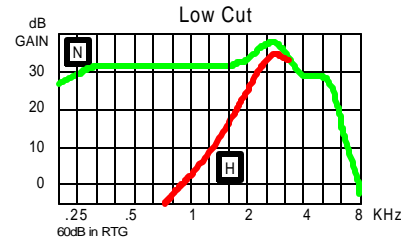

Instrument Control System