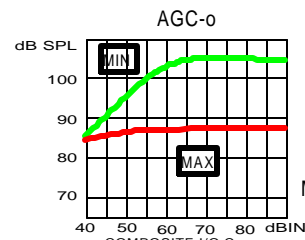

Performance Data:

		Coupler 2cc IEC 118-7/94	Coupler MZ (711) IEC 118-0/94	Coupler 2cc ANSI S3.22-1996	Limits
SATURATION (OSPL 90)	Peak	112	122	112	+/- 3
	F Reference	109	119	109	+/- 3
	HF Average		120	110	+/- 3
Full-on Gain (Input: 50dB SPL)	Peak	53	63	53	+/- 4
	F Reference	46	56	46	+/- 4
	HF Average		48	48	+/- 4
Nominal Reference Test Gain (RTG)	dB	33	43	33	
Frequency Range	Hz	200-7100			
Volume Control Range	dB	<40			
Total Harmonic Distortion at RTG:					
70 dB SPL in	500 Hz	%	1	1	<4
	800 Hz	%	1	1	<4
65 dB SPL in	1600 Hz	%	1	1	<4
Equivalent Input Noise Level	dB	30	30	30	<33
	dB			30	<33
Maximum Telecoil Sensitivity					
FOG; Input 10mA/m @ RTF	dB	101			
RTG; Input 31.6mA/m @ RTF	dB		105		
FOG; Input 31.6mA/m @ RTF	dB			104	
SPLITS @ RTF	dB			96	
HF Average	dB			98	
STS	dB			1.0	
Supply Current at RTG	input dB SPL	60	65		
	mA	1.1	1.1		<1.3
Battery Life	Type 13 Zinc-Air(220mAh)	hrs	200	200	
	Type 312 Zinc-Air(110mAh)	hrs	100	100	
AGC @ 2KHz	Attack	mS	5	5	+/-50%
	Release	mS	200	200	+/-50%
Reference Test Frequency(RTF)	Hz	1600	1000	1000	

Instrument Control System

Orange

White

Blue

Purple

Yellow

112/53/1

112/53/2

112/53/3

116/58/1B

SUPER 60(standard with otoseal)

128/65/1

123/60/1A