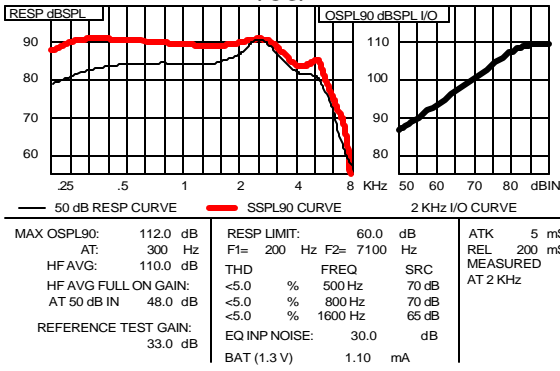

Performance Data:

		Coupler 2cc IEC 118-7/94	Coupler MZ (711) IEC 118-0/94	Coupler 2cc ANSI S3.22-1996	Limits
SATURATION (OSPL 90)	Peak	112	122	112	+/- 3
	F Reference	109	119	109	+/- 3
	HF Average		120	110	+/- 3
Full-on Gain (Input: 50dB SPL)	Peak	53	63	53	+/- 4
	F Reference	46	56	46	+/- 4
	HF Average		48	48	+/- 4
Nominal Reference Test Gain (RTG)	dB	33	43	33	
Frequency Range	Hz	200-7100			
Volume Control Range	dB	<40			
Total Harmonic Distortion at RTG:					
70 dB SPL in	500 Hz	%	1	1	<4
	800 Hz	%	1	1	<4
65 dB SPL in	1600 Hz	%	1	1	<4
Equivalent Input Noise Level	dB	30	30	30	<33
	dB			30	<33
Maximum Telecoil Sensitivity					
FOG; Input 10mA/m @ RTF	dB	101			
RTG; Input 31.6mA/m @ RTF	dB		105		
FOG; Input 31.6mA/m @ RTF	dB			104	
SPLITS @ RTF	dB			96	
HF Average	dB			98	
STS	dB			1.0	
Supply Current at RTG	input dB SPL	60	65		
	mA	1.1	1.1		<1.3
Battery Life	Type 13 Zinc-Air(220mAh)	hrs	200	200	
	Type 312 Zinc-Air(110mAh)	hrs	100	100	
AGC @ 2KHz	Attack	mS	5	5	+/-50%
	Release	mS	200	200	+/-50%
Reference Test Frequency(RTF)	Hz	1600	1000	1000	

Instrument Control System

Orange

White

Blue

Purple

Yellow

112/53/1

112/53/2