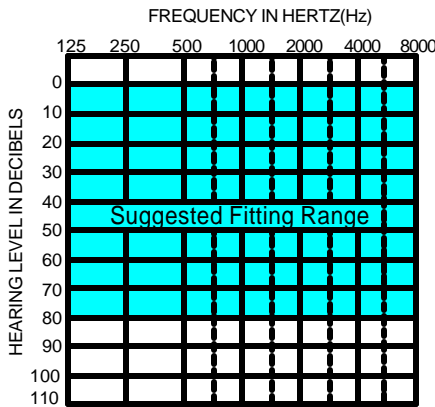

Description

The FSS Simplex offers 100% Digital sound processing easily adjusted with your choice of up to 3 trim pots; active low cut, active high cut, AGC-o output control, gain and threshold kneepoint. The Simplex can be utilized for both new and previous users and can be configured to precisely fit a range of losses (precipitous to reverse)

Performance Data:

		Coupler 2cc IEC 118-7/94	Coupler MZ (711) IEC 118-0/94	Coupler 2cc ANSI S3.22-1996	Limits
SATURATION (OSPL 90)	Peak	112	122	112	+/- 3
	F Reference	109	119	109	+/- 3
	HF Average		120	110	+/- 3
Full-on Gain (Input: 50dB SPL)	Peak	53	63	53	+/- 4
	F Reference	46	56	46	+/- 4
	HF Average		48	48	+/- 4
Nominal Reference Test Gain (RTG)	dB	33	43	33	
Frequency Range	Hz	200-7100			
Volume Control Range	dB	<40			
Total Harmonic Distortion at RTG:					
70 dB SPL in	500 Hz	%	1	1	<4
	800 Hz	%	1	1	<4
65 dB SPL in	1600 Hz	%	1	1	<4
Equivalent Input Noise Level	dB	30	30	30	<33
	dB			30	<33
Maximum Telecoil Sensitivity					
FOG; Input 10mA/m @ RTF	dB	101			
RTG; Input 31.6mA/m @ RTF	dB		105		
FOG; Input 31.6mA/m @ RTF	dB			104	
SPLITS @ RTF	dB			96	
HF Average	dB			98	
STS	dB			1.0	
Supply Current at RTG	input dB SPL	60	65		
	mA	1.1	1.1		<1.3
Battery Life	Type 13 Zinc-Air(220mAh)	hrs	200	200	
	Type 312 Zinc-Air(110mAh)	hrs	100	100	
AGC @ 2KHz	Attack	mS	5	5	+/-50%
	Release	mS	200	200	+/-50%
Reference Test Frequency(RTF)	Hz	1600	1000	1000	