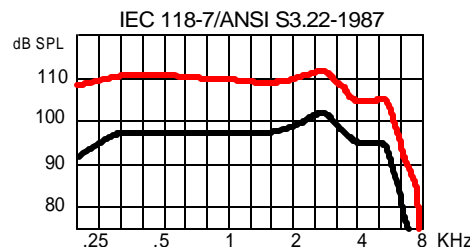

Performance Data:

		Coupler 2cc IEC 118-7/94	Coupler MZ (711) IEC 118-0/94	Coupler 2cc ANSI S3.22-1996	Limits
SATURATION (OSPL 90)	Peak	112	122	112	+/- 3
	F Reference	109	119	109	+/- 3
	HF Average		120	110	+/- 3
Full-on Gain (Input: 50dB SPL)	Peak	53	63	53	+/- 4
	F Reference	46	56	46	+/- 4
	HF Average		48	48	+/- 4
Nominal Reference Test Gain (RTG)	dB	33	43	33	
Frequency Range	Hz	200-7100			
Volume Control Range	dB	<40			
Total Harmonic Distortion at RTG:					
70 dB SPL in	500 Hz	%	1	1	<4
	800 Hz	%	1	1	<4
65 dB SPL in	1600 Hz	%	1	1	<4
Equivalent Input Noise Level	dB	30	30	30	<33
	dB			30	<33
Maximum Telecoil Sensitivity					
FOG; Input 10mA/m @ RTF	dB	101			
RTG; Input 31.6mA/m @ RTF	dB		105		
FOG; Input 31.6mA/m @ RTF	dB			104	
SPLITS @ RTF	dB			96	
HF Average	dB			98	
STS	dB			1.0	
Supply Current at RTG	input dB SPL	60	65		
	mA	1.1	1.1		<1.3
Battery Life	Type 13 Zinc-Air(220mAh)	hrs	200	200	
	Type 312 Zinc-Air(110mAh)	hrs	100	100	
AGC @ 2KHz	Attack	mS	5	5	+/-50%
	Release	mS	200	200	+/-50%
Reference Test Frequency(RTF)	Hz	1600	1000	1000	

Instrument Control System

Orange

White

Blue

Purple

Yellow

112/53/1

112/53/2