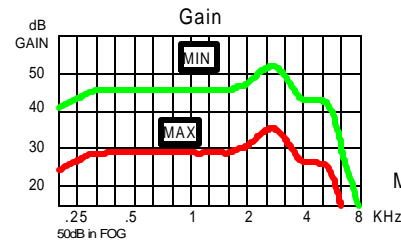

Description

The FSS Simplex offers 100% Digital sound processing easily adjusted with your choice of up to 3 trim pots; active low cut, active high cut, AGC-o output control, gain and threshold kneepoint. The Simplex can be utilized for both new and previous users and can be configured to precisely fit a range of losses (precipitous to reverse)

Performance Data:

		Coupler 2cc IEC 118-7/94	Coupler MZ (711) IEC 118-0/94	Coupler 2cc ANSI S3.22-1996	Limits
SATURATION (OSPL 90)	Peak	112	122	112	+/- 3
	F Reference	109	119	109	+/- 3
	HF Average		120	110	+/- 3
Full-on Gain (Input: 50dB SPL)	Peak	53	63	53	+/- 4
	F Reference	46	56	46	+/- 4
	HF Average		48	48	+/- 4
Nominal Reference Test Gain (RTG)	dB	33	43	33	
Frequency Range	Hz	200-7100			
Volume Control Range	dB	<40			
Total Harmonic Distortion at RTG:					
70 dB SPL in	500 Hz	%	1	1	<4
	800 Hz	%	1	1	<4
65 dB SPL in	1600 Hz	%	1	1	<4
Equivalent Input Noise Level	dB	30	30	30	<33
	dB			30	<33
Maximum Telecoil Sensitivity					
FOG; Input 10mA/m @ RTF	dB	101			
RTG; Input 31.6mA/m @ RTF	dB		105		
FOG; Input 31.6mA/m @ RTF	dB			104	
SPLITS @ RTF	dB			96	
HF Average	dB			98	
STS	dB			1.0	
Supply Current at RTG	input dB SPL	60	65		
	mA	1.1	1.1		<1.3
Battery Life	Type 13 Zinc-Air(220mAh)	hrs	200	200	
	Type 312 Zinc-Air(110mAh)	hrs	100	100	
AGC @ 2KHz	Attack	mS	5	5	+/-50%
	Release	mS	200	200	+/-50%
Reference Test Frequency(RTF)	Hz	1600	1000	1000	

Instrument Control System

Orange

White

Blue

Purple

Yellow

112/53/1

112/53/2