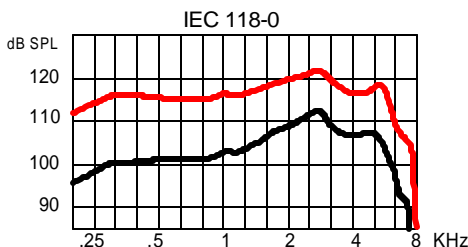

Performance Data:

		Coupler 2cc IEC 118-7/94	Coupler MZ (711) IEC 118-0/94	Coupler 2cc ANSI S3.22-1996	Limits
SATURATION (OSPL 90)	Peak	112	122	112	+/- 3
	F Reference	109	119	109	+/- 3
	HF Average		120	110	+/- 3
Full-on Gain (Input: 50dB SPL)	Peak	53	63	53	+/- 4
	F Reference	46	56	46	+/- 4
	HF Average		48	48	+/- 4
Nominal Reference Test Gain (RTG)	dB	33	43	33	
Frequency Range	Hz	200-7100			
Volume Control Range	dB	<40			
Total Harmonic Distortion at RTG:					
70 dB SPL in	500 Hz	%	1	1	<4
	800 Hz	%	1	1	<4
65 dB SPL in	1600 Hz	%	1	1	<4
Equivalent Input Noise Level	dB	30	30	30	<33
	dB			30	<33
Maximum Telecoil Sensitivity					
FOG; Input 10mA/m @ RTF	dB	101			
RTG; Input 31.6mA/m @ RTF	dB		105		
FOG; Input 31.6mA/m @ RTF	dB			104	
SPLITS @ RTF	dB			96	
HF Average	dB			98	
STS	dB			1.0	
Supply Current at RTG	input dB SPL	60	65		
	mA	1.1	1.1		<1.3
Battery Life	Type 13 Zinc-Air(220mAh)	hrs	200	200	
	Type 312 Zinc-Air(110mAh)	hrs	100	100	
AGC @ 2KHz	Attack	mS	5	5	+/-50%
	Release	mS	200	200	+/-50%
Reference Test Frequency(RTF)	Hz	1600	1000	1000	

Instrument Control System

Orange

White

Blue

Purple

Yellow

112/53/1

112/53/2