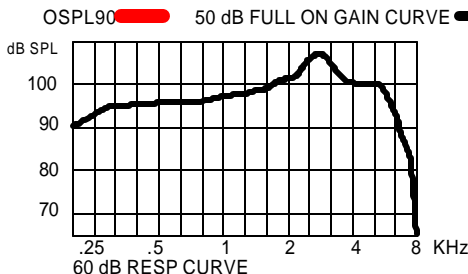

Performance Data:

		Coupler 2cc IEC 118-7/94	Coupler MZ (711) IEC 118-0/94	Coupler 2cc ANSI S3.22-1996	Limits
SATURATION (OSPL 90)	Peak	112	122	112	+/- 3
	F Reference	109	119	109	+/- 3
	HF Average		120	110	+/- 3
Full-on Gain (Input: 50dB SPL)	Peak	53	63	53	+/- 4
	F Reference	46	56	46	+/- 4
	HF Average		48	48	+/- 4
Nominal Reference Test Gain (RTG)	dB	33	43	33	
Frequency Range	Hz	200-7100			
Volume Control Range	dB	<40			
Total Harmonic Distortion at RTG:					
70 dB SPL in	500 Hz	%	1	1	<4
	800 Hz	%	1	1	<4
65 dB SPL in	1600 Hz	%	1	1	<4
Equivalent Input Noise Level	dB	30	30	30	<33
	dB			30	<33
Maximum Telecoil Sensitivity					
FOG; Input 10mA/m @ RTF	dB	101			
RTG; Input 31.6mA/m @ RTF	dB		105		
FOG; Input 31.6mA/m @ RTF	dB			104	
SPLITS @ RTF	dB			96	
HF Average	dB			98	
STS	dB			1.0	
Supply Current at RTG	input dB SPL	60	65		
	mA	1.1	1.1		<1.3
Battery Life	Type 13 Zinc-Air(220mAh)	hrs	200	200	
	Type 312 Zinc-Air(110mAh)	hrs	100	100	
AGC @ 2KHz	Attack	mS	5	5	+/-50%
	Release	mS	200	200	+/-50%
Reference Test Frequency(RTF)	Hz	1600	1000	1000	

Instrument Control System

Orange

White

Blue

Purple

Yellow

112/53/1

112/53/2